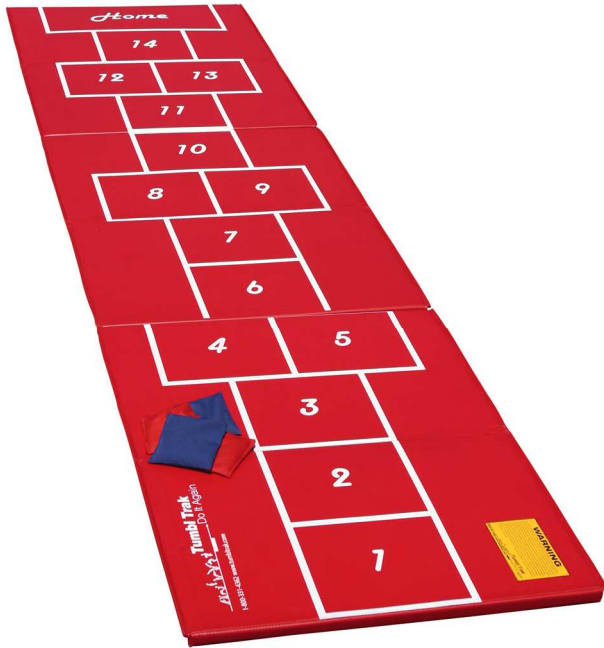

Hopscotch Mat

Drills, Skills, Stations, & Packages

Tumbi Trak

Do It Again

Great for At-Home, Preschools and Rec Programs!

Product Features

- Hopscotch Game on front
- Beam/long jump line on back
- High quality materials
- 3' wide x 12' long x 2" thick